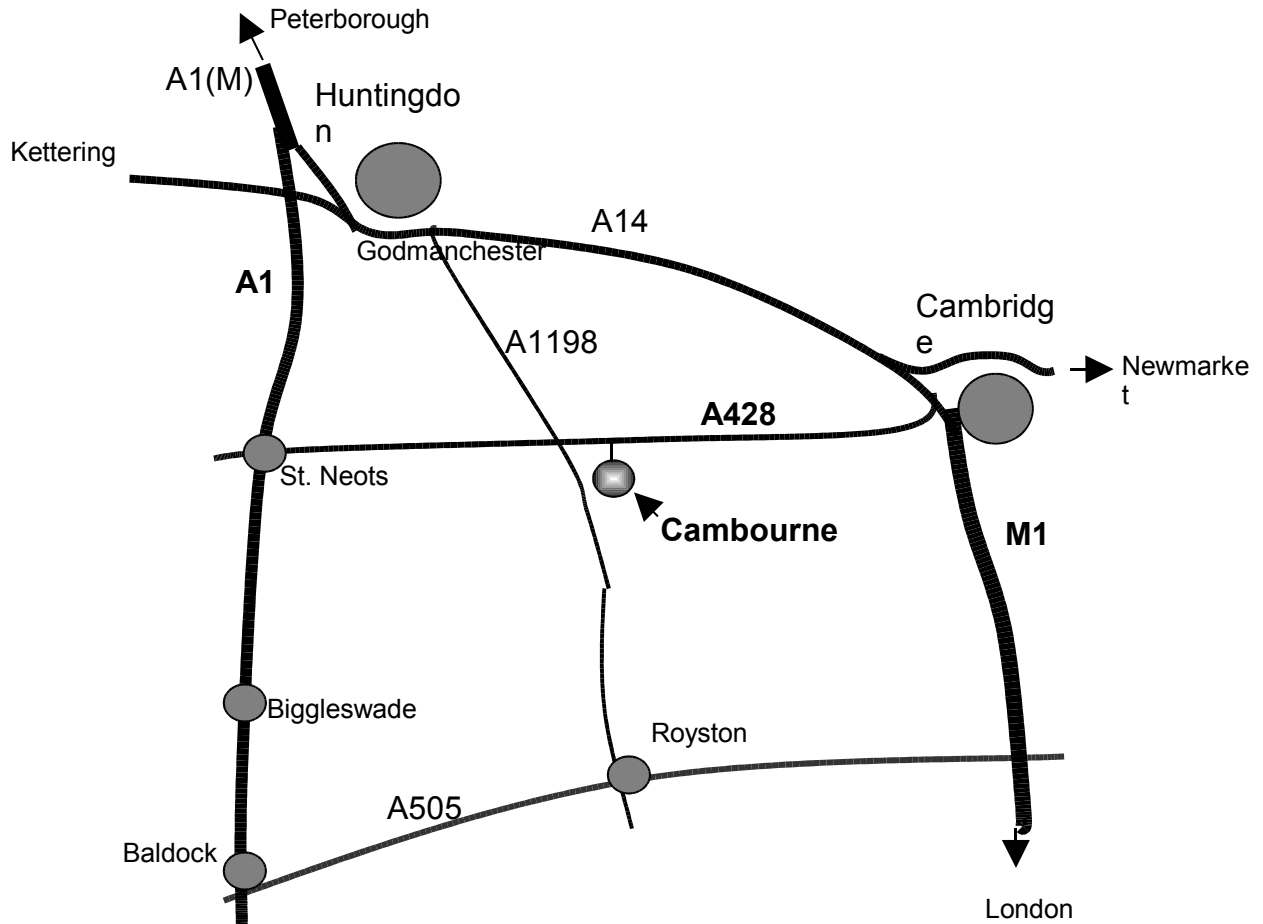

## Directions from the A428:

1. Leave the A428 via the slip road.
2. Head south and follow the signs for Cambourne.
3. **Take the 2<sup>nd</sup> exit off the roundabout by the lakes onto Broad Street (This is the third roundabout if coming from St Neots (west), or second if coming from Cambridge (east)).**
4. The red brick office building is about 25m on your right.
5. For parking, turn right in front of the building and then left into the courtyard.